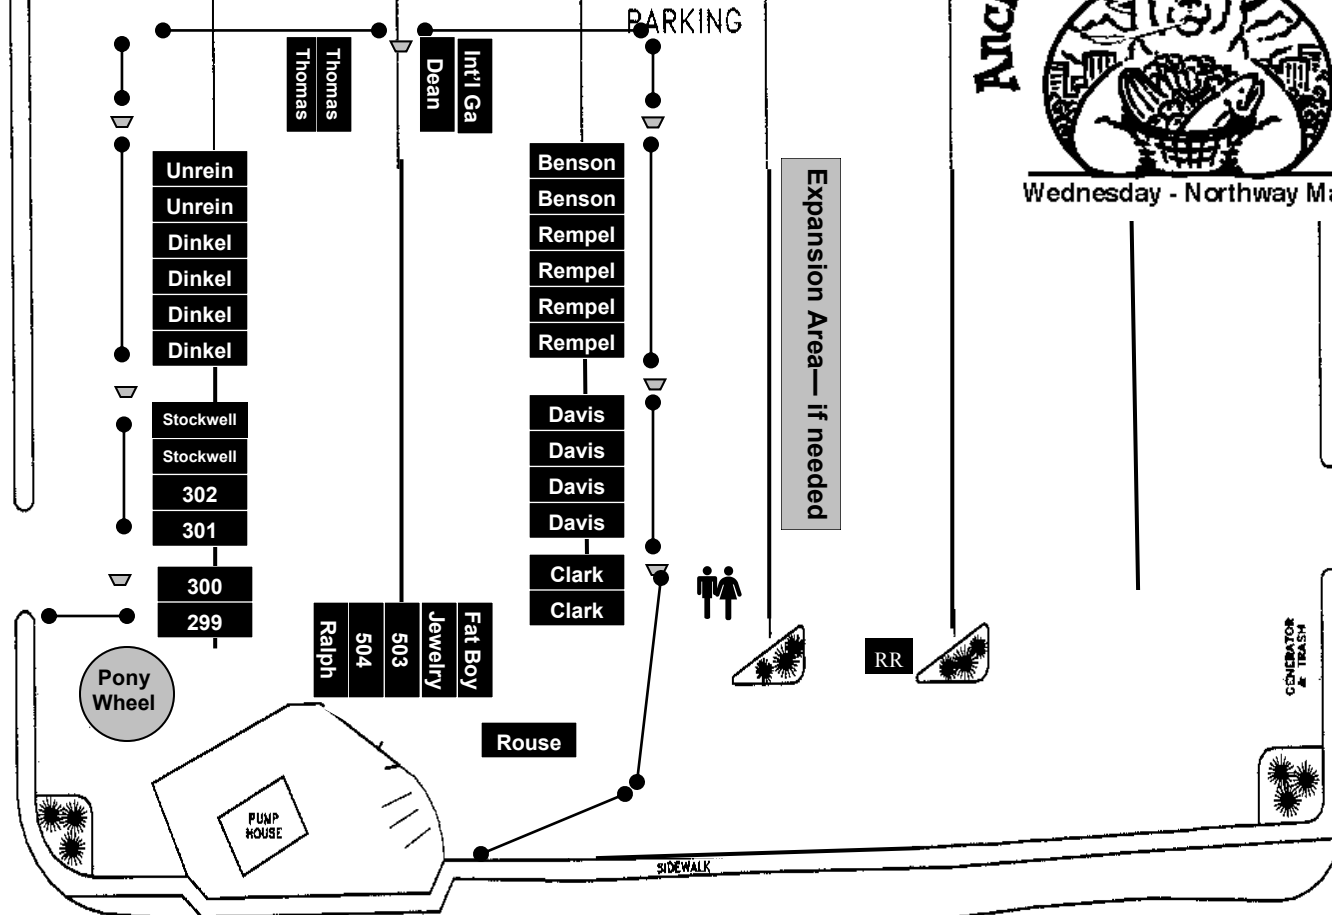

2010 SEASON

NORTHWAY MALL

Wednesday - Northway Mall

WEB/NORTHWAY 1-40' SSR 7/13/00

NORTHWAY MALL *Wednesday* MARKET

0 20 40
APPROX. SCALE IN FEET